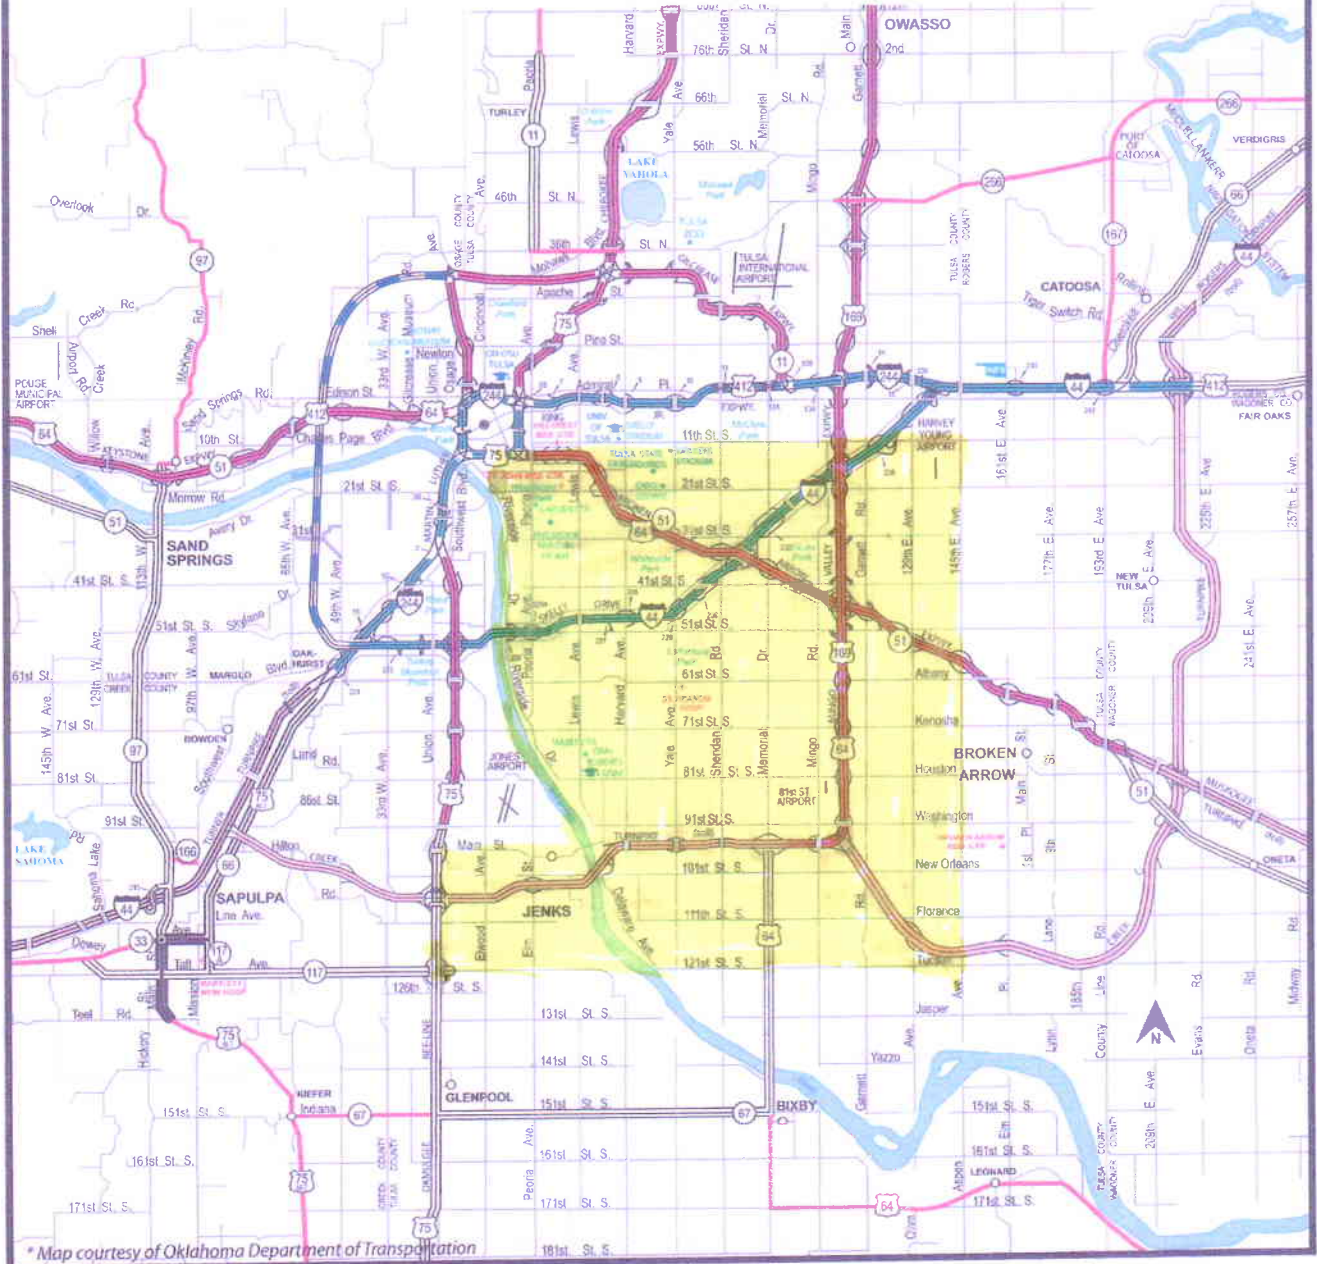

Tulsa Little League, Inc. League Boundary (effective 1/1/2012)

Tulsa National (01360112) Little League boundary East most boundary line of the Arkansas River and West most boundary line of 145th East Avenue. The North boundary line is 21st Street South and the South boundary line is 121st Street South. The boundary is inclusive of the above named streets.

From the Northwest most corner of the Arkansas River and 21st Street South, East on 21st Street South to 145th East Avenue, South on 145th East Avenue to 121st Street South, West on 121st Street South to Interstate Highway 75, Highway 75 North to 91st Street South., 91st Street South Eastward to the Arkansas River. The Arkansas River Northward to Northwest most corner of the Arkansas River and 21st Street South.